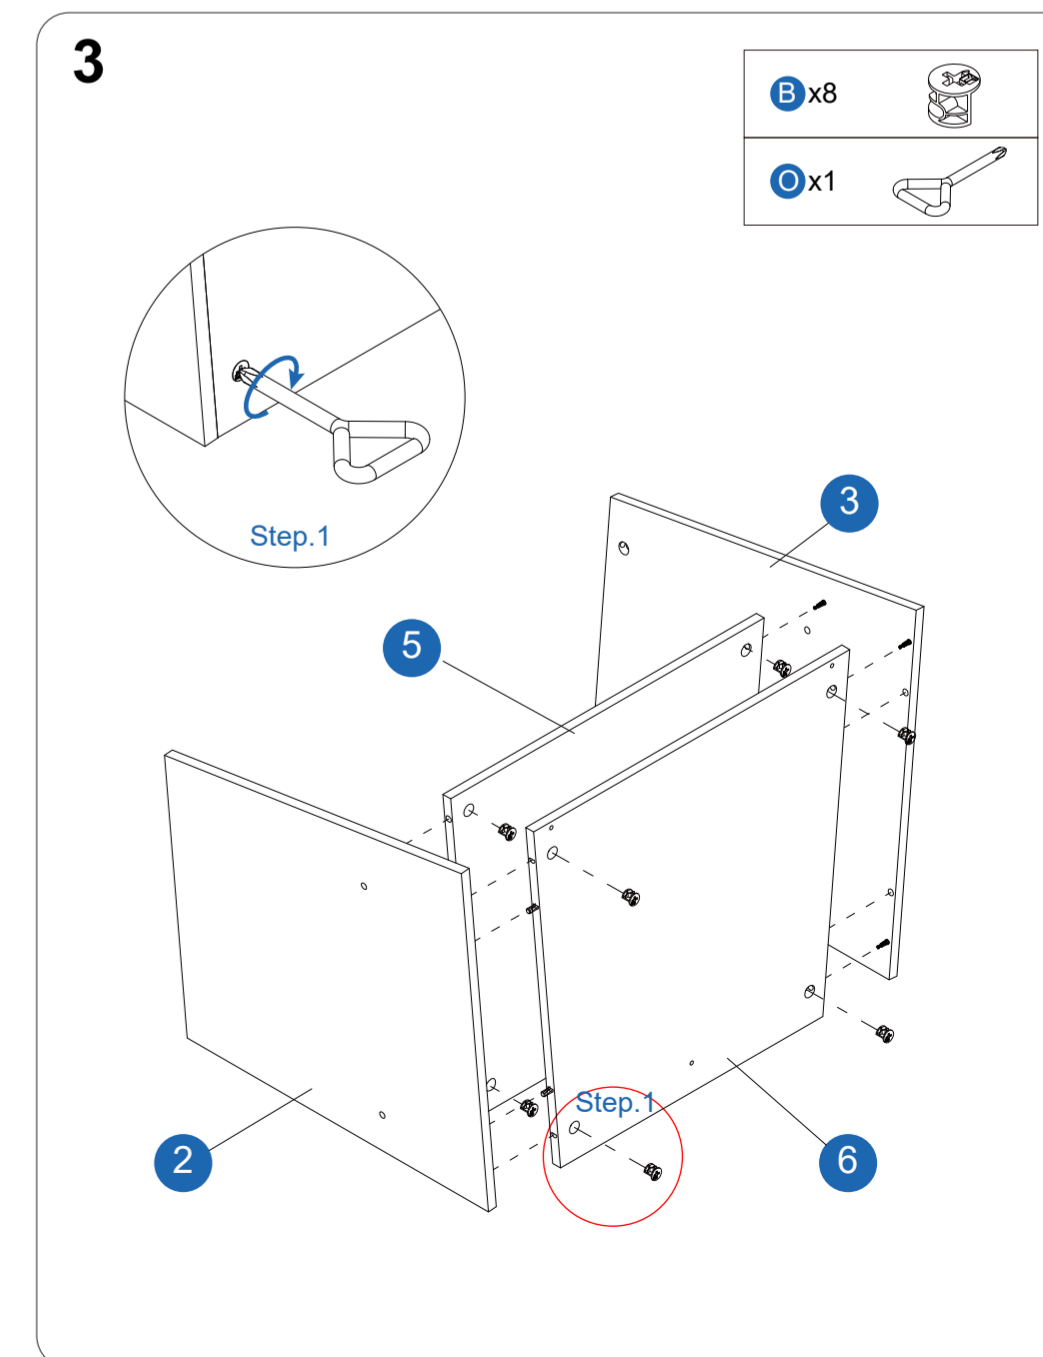

Easy to install