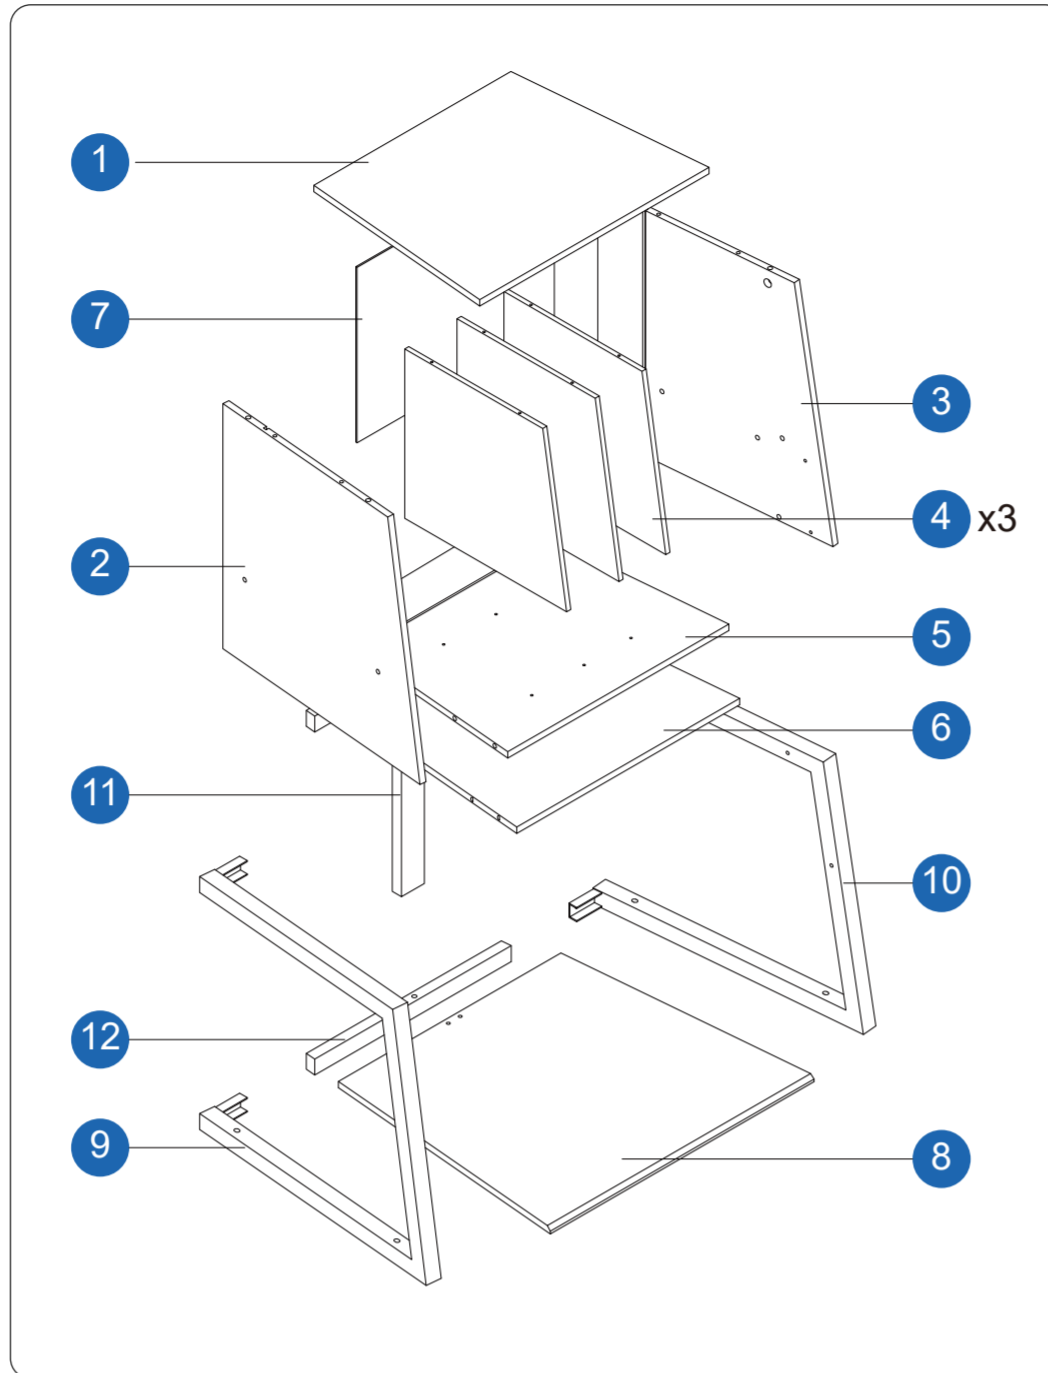

FITUEYES®

RECORD PLAYER STAND

RS

RSF0511D
RSF0511B
RSF0511P
RSF0511L

ISSUED: D

What's in the box