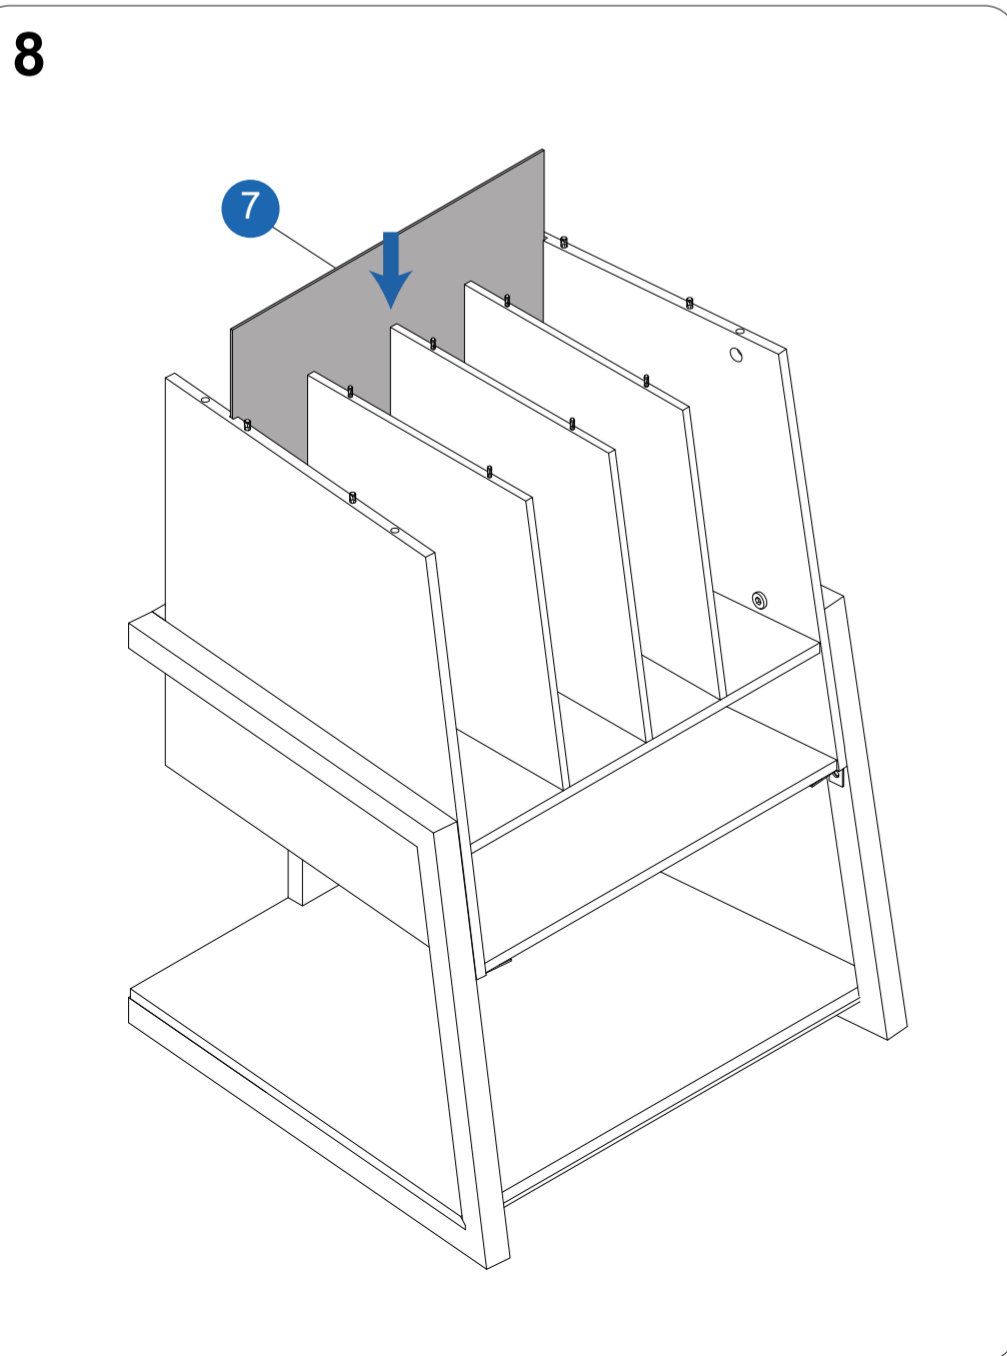

Easy to install