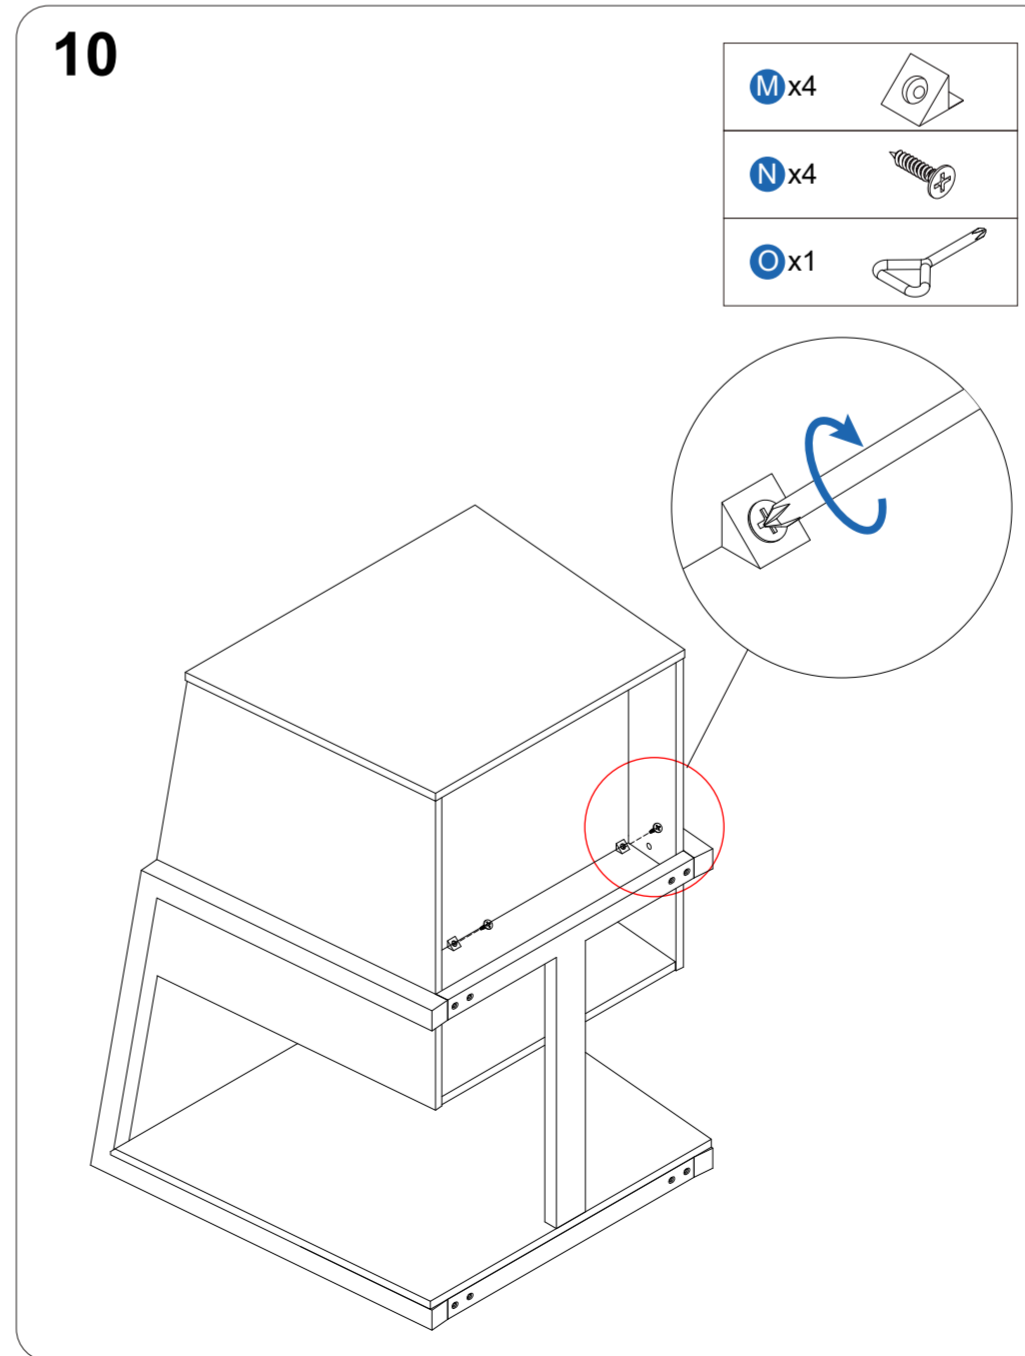

Easy to install