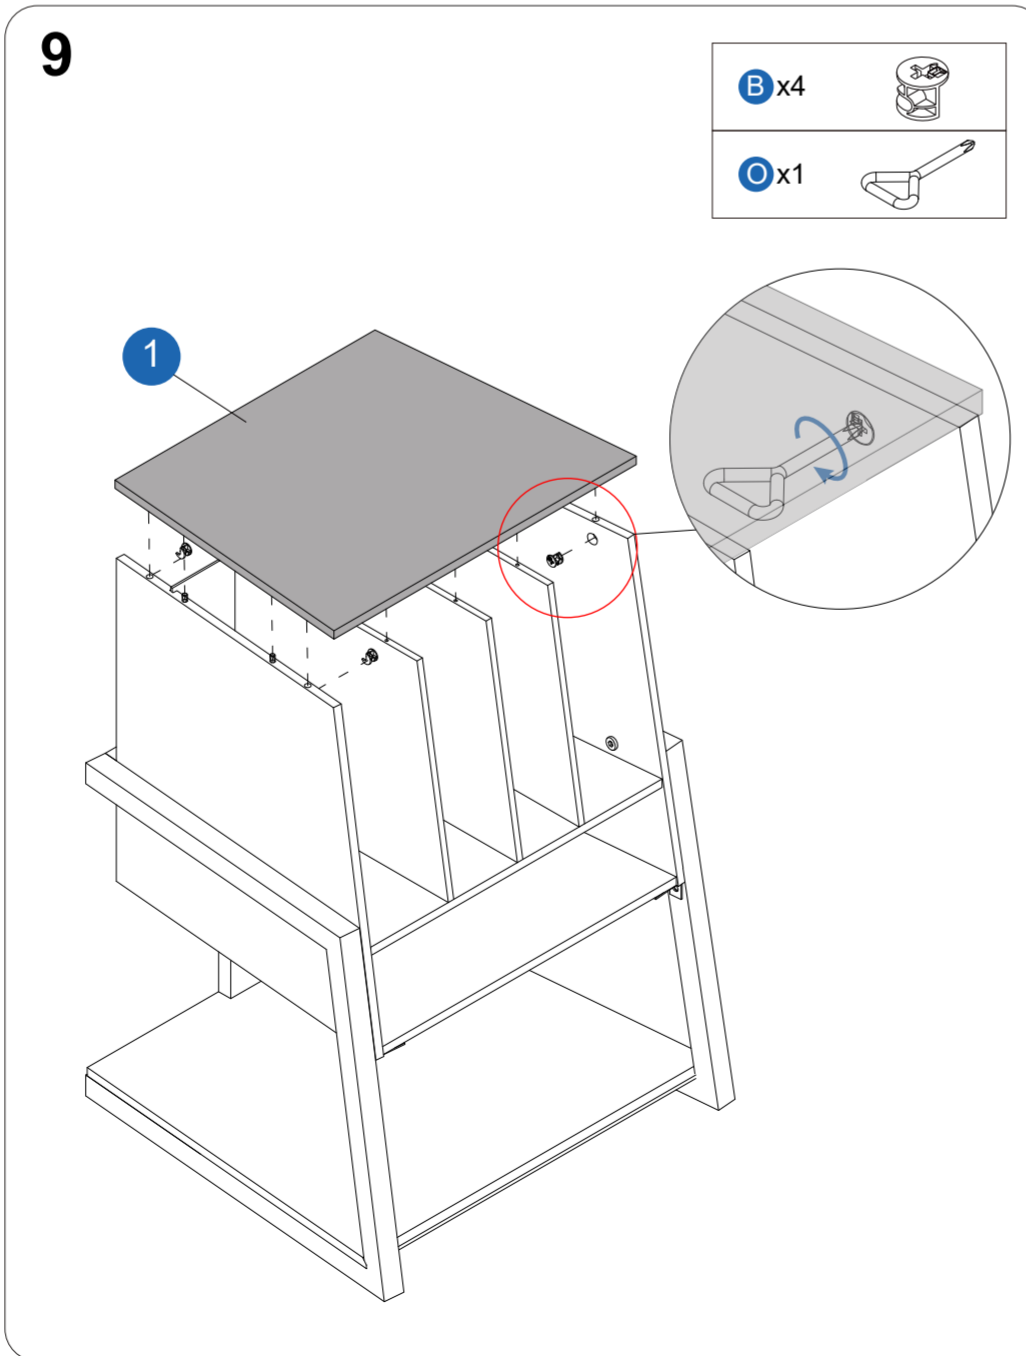

Easy to install