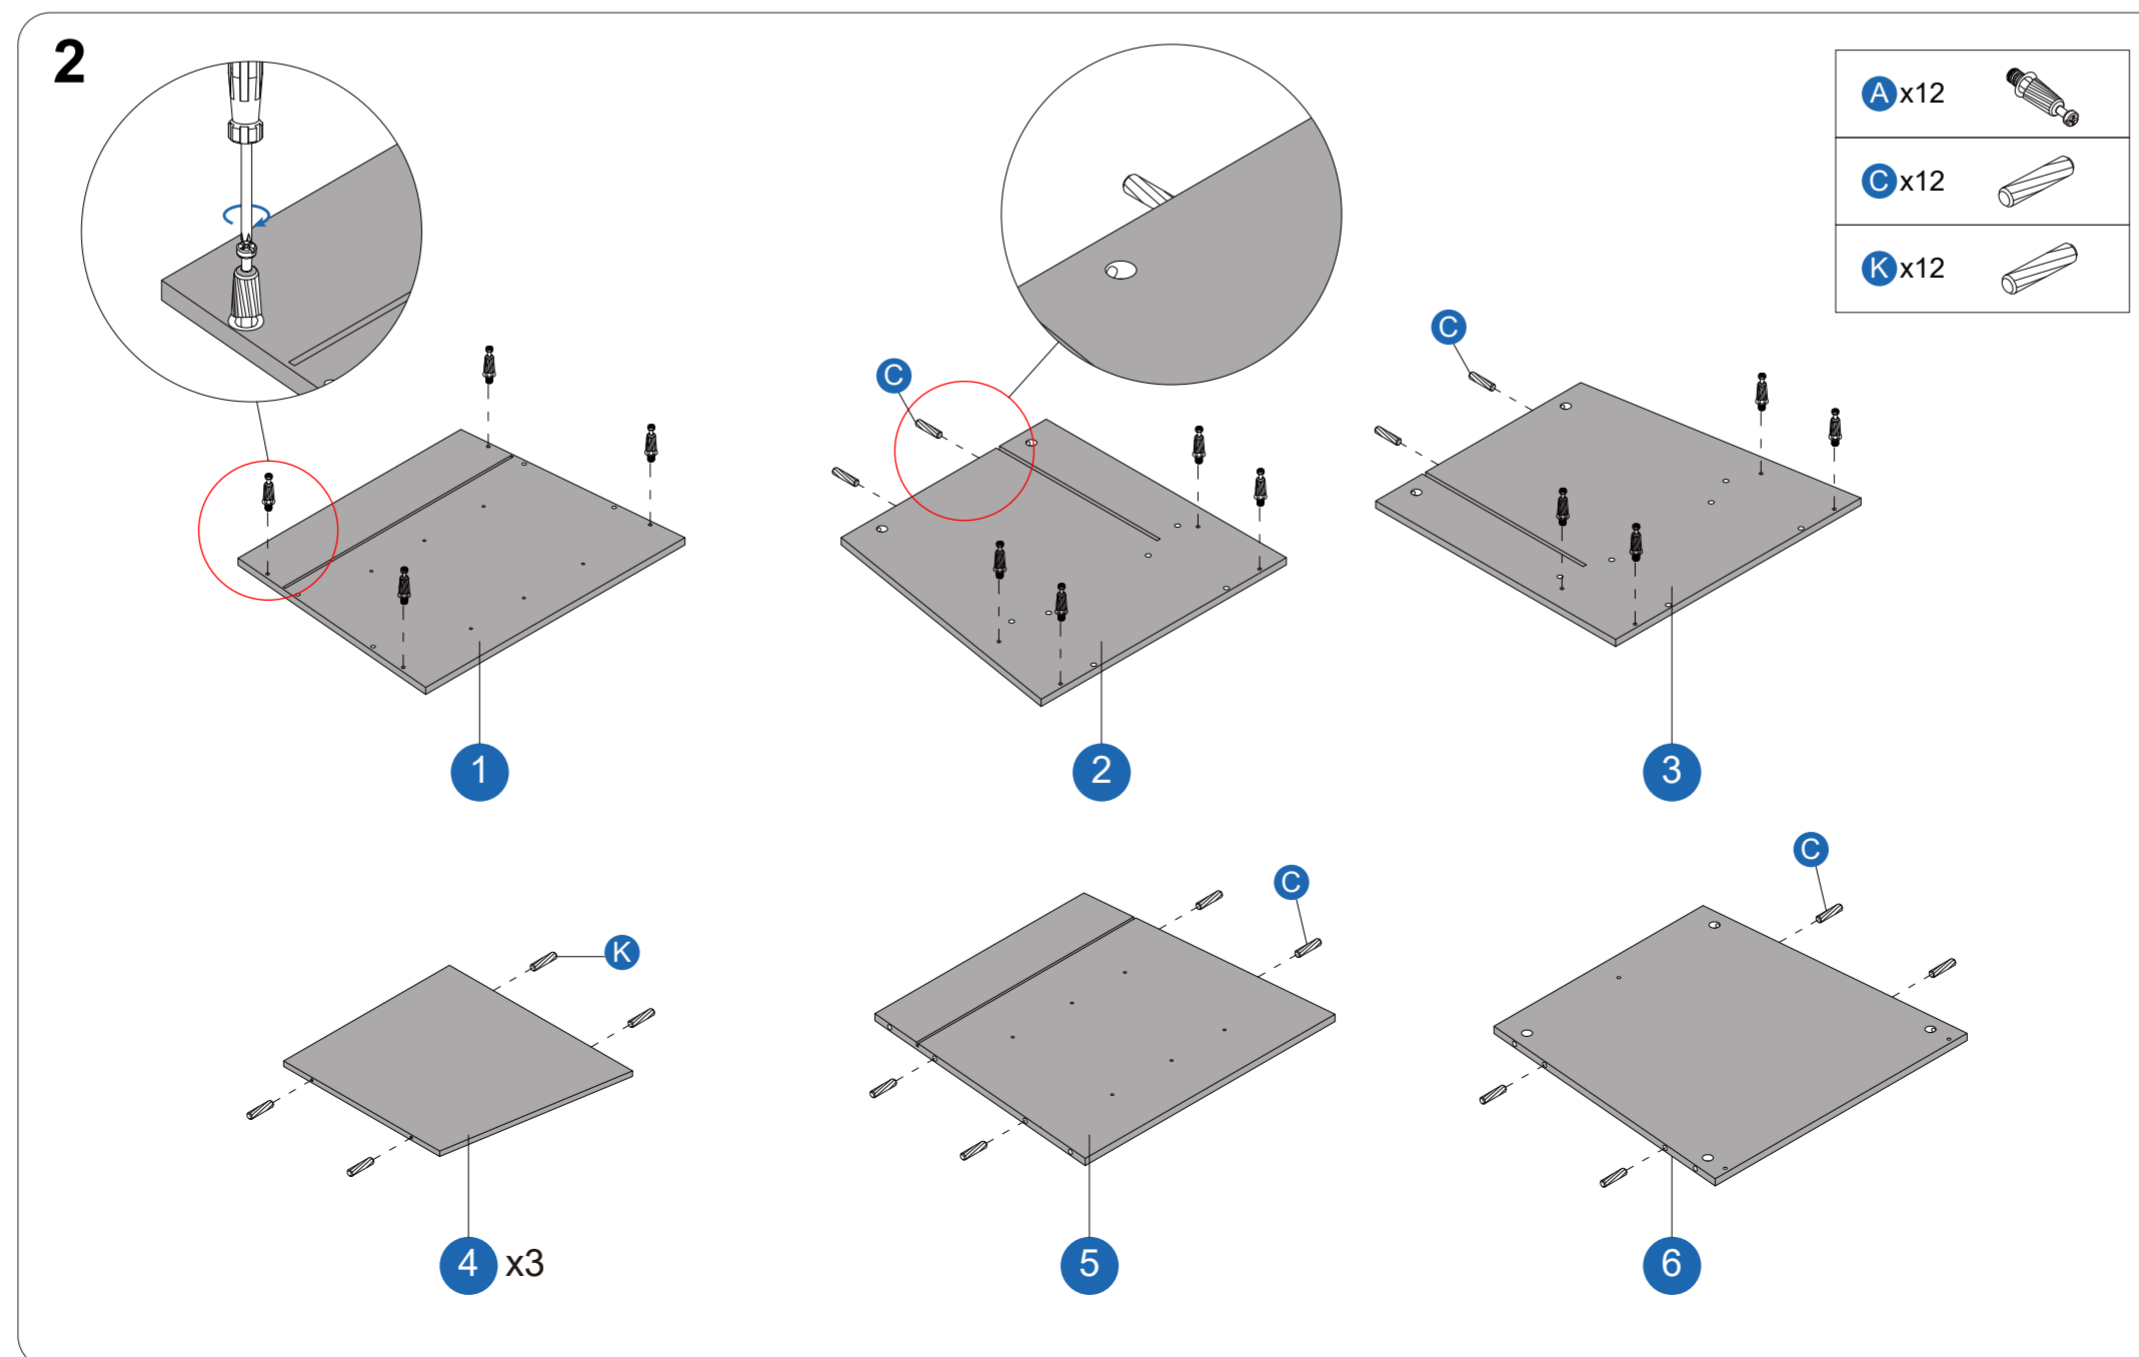

Easy to install

Easy to install