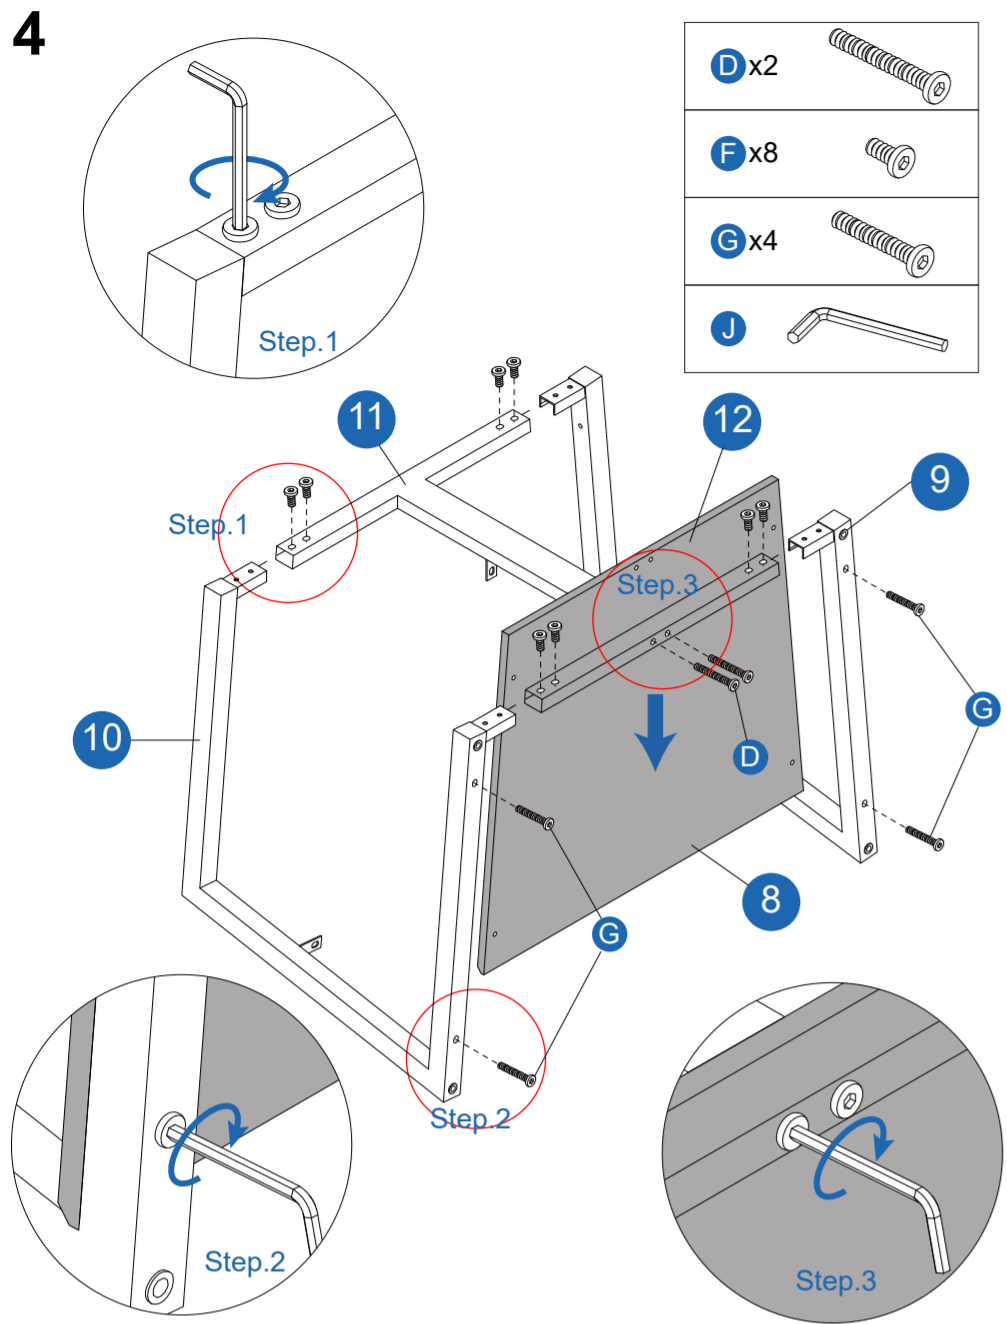

Easy to install