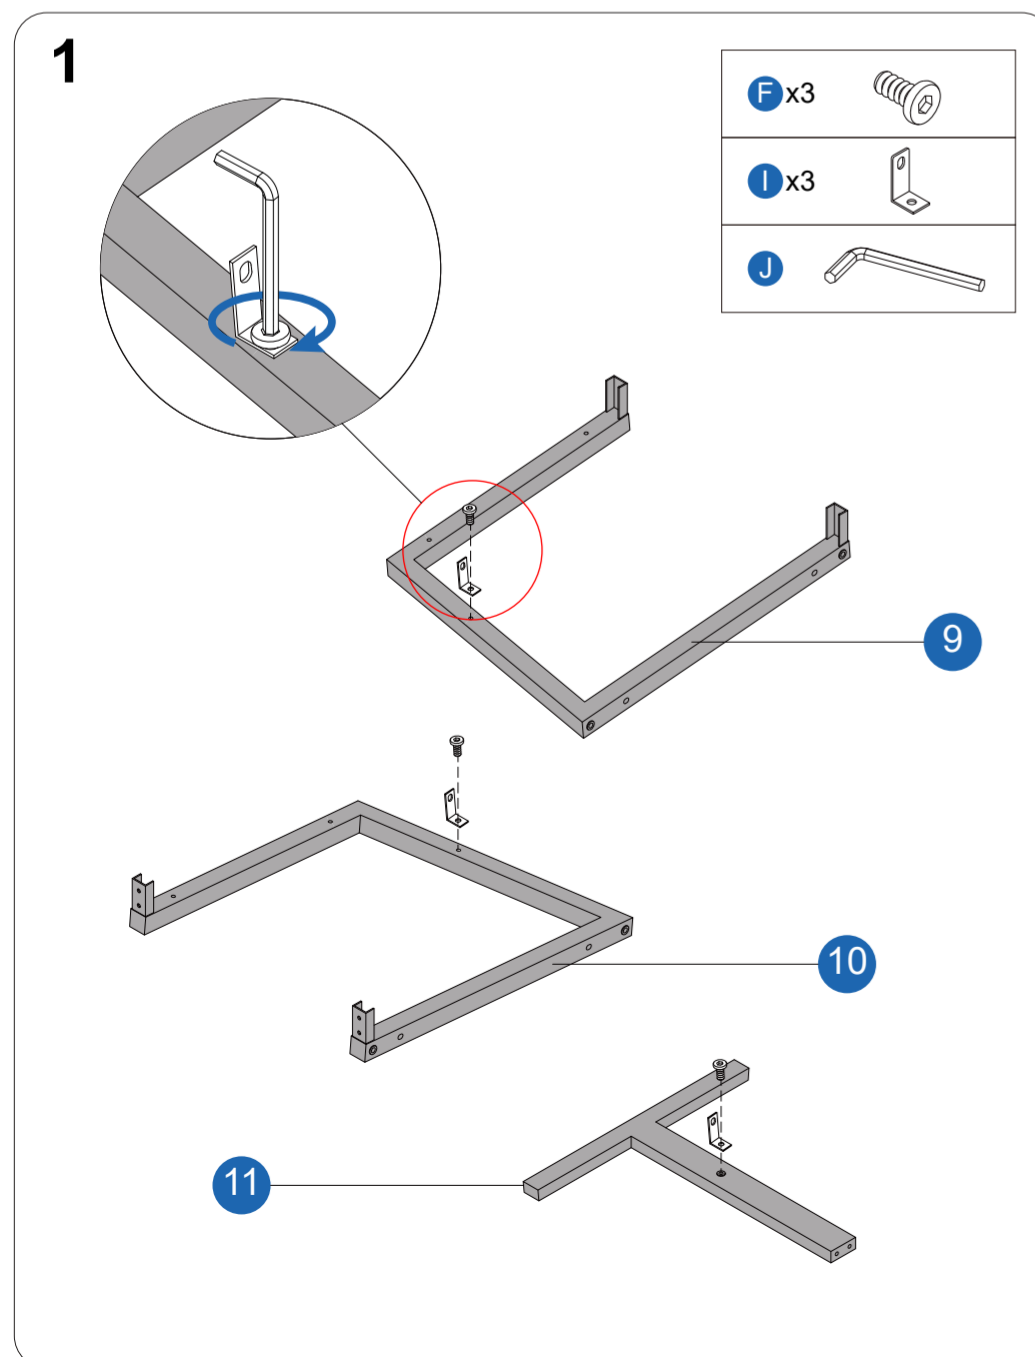

Easy to install