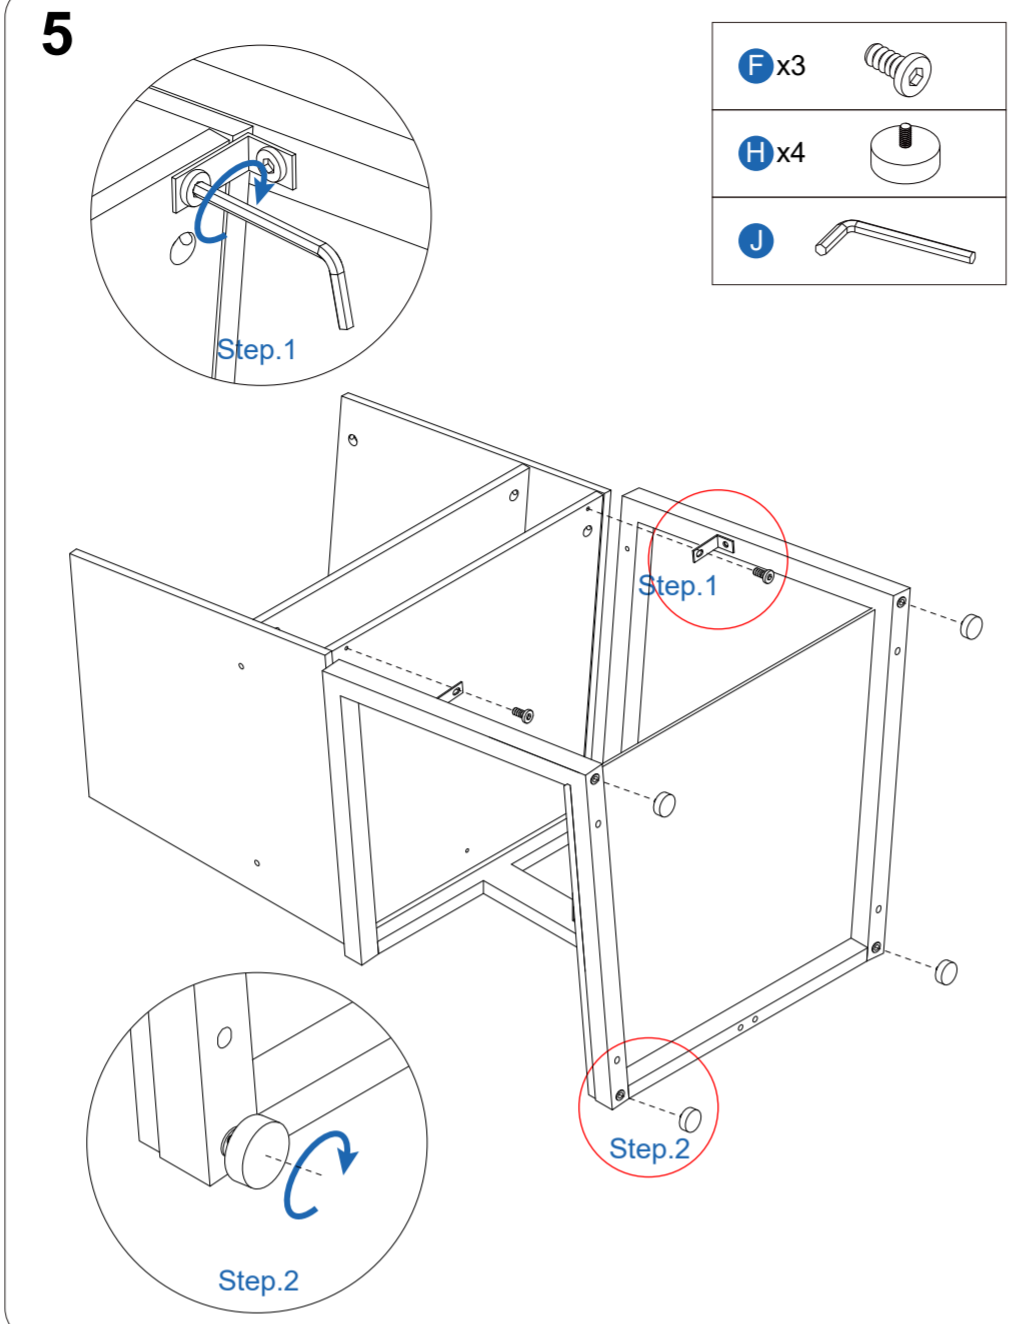

Easy to install