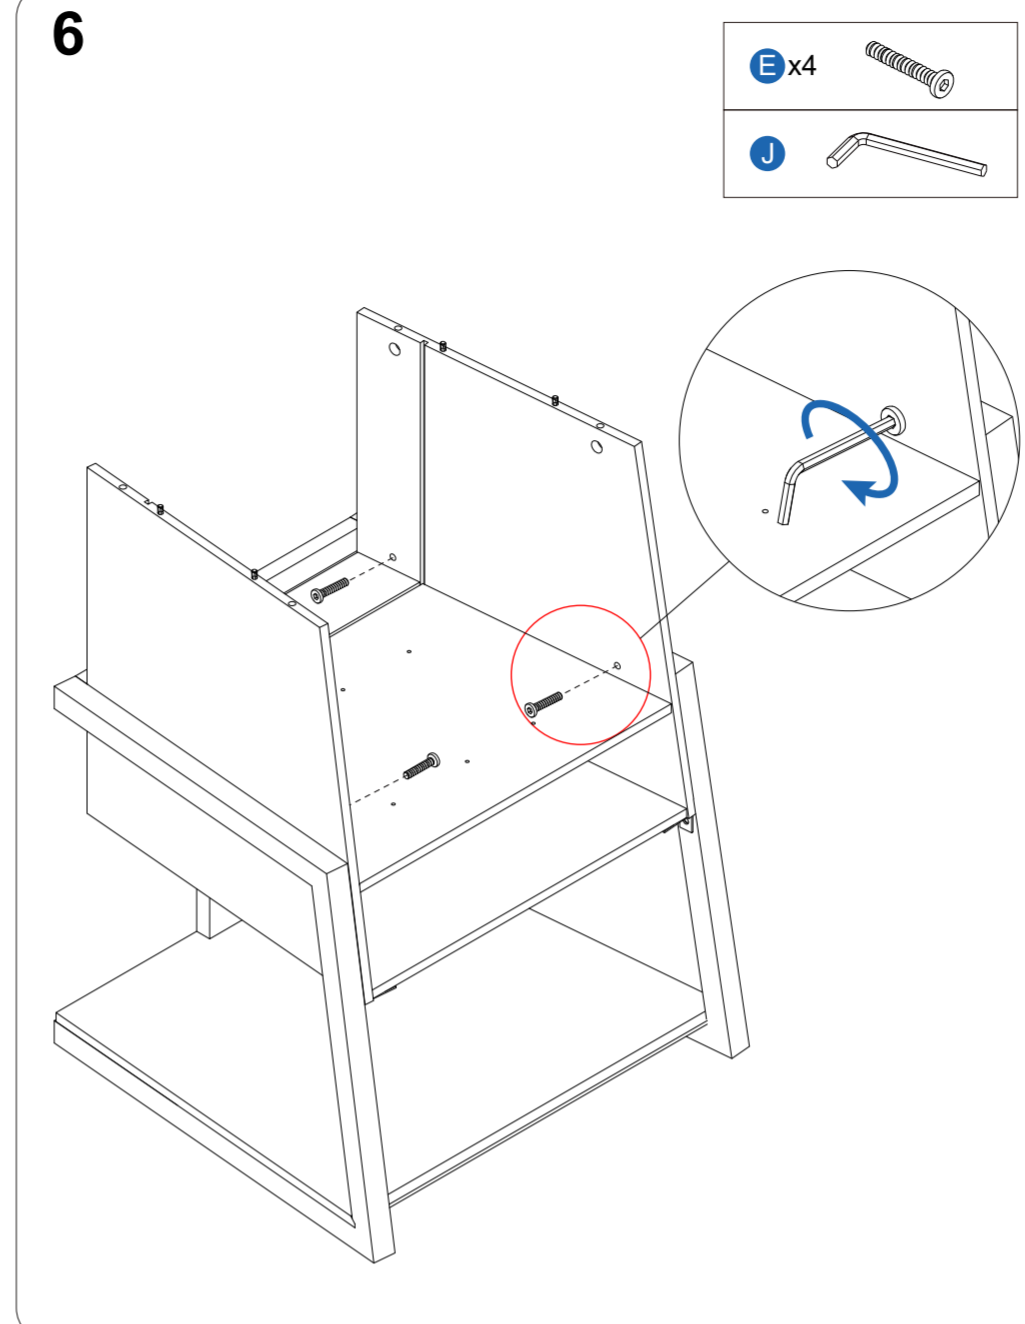

Easy to install