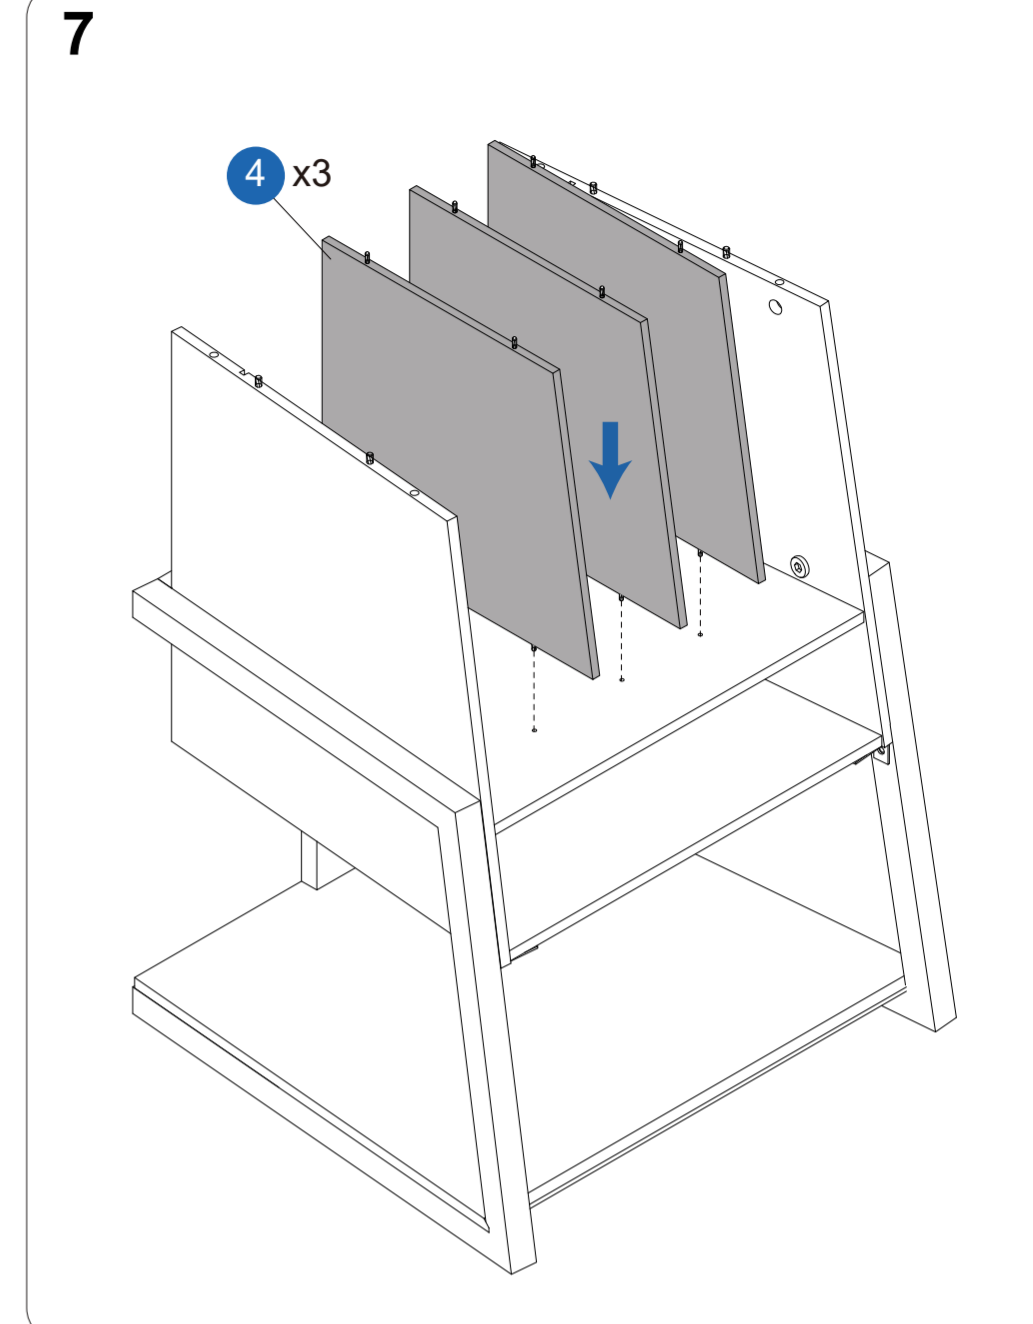

Easy to install