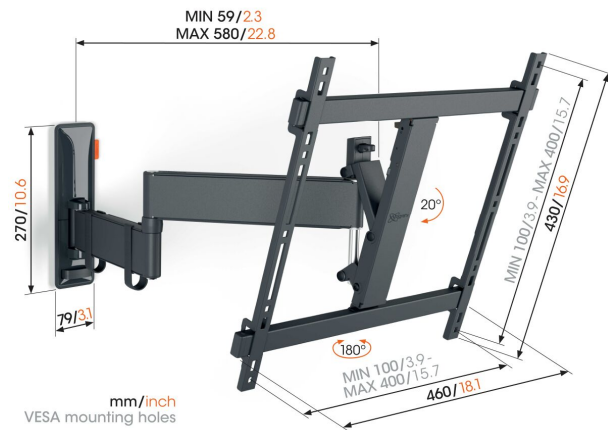

## TVM 3445 Full-Motion TV Wall Mount (black)

### Key Benefits

- Smooth OneFinger™ Movement
- Keep your TV always level (horizontally and vertically)
- Cable clips included: Guide your cables from TV to wall
- Easily lock and release with TiltAnchor™
- Turn your TV up to 180° thanks to long arms of 58 cm

### Stylish and safe: full-motion TV wall mount for TVs from 32 to 65 inches

Would you like to enjoy your TV optimally from anywhere in the room? And are you therefore looking for a stylish but sturdy TV wall mount so that your TV is secure? This COMFORT Full-Motion+ TV wall mount is perfect for you. You can turn the wall mount up to 180° and tilt it up to 20°. The wall mount is suitable for TVs from 32 to 65 inches and weighing up to 25 kg.

# Specifications

Article number (SKU)	3834450
Colour	Black
EAN single box	8712285347788
Product size	M
Height	430
Width	460
TÜV certified	Yes
Tilt	Tilt up to 20°
Turn	Up to 180°
Guarantee	10 years
Min. screen size (inch)	32
Max. screen size (inch)	65
Max. weight load (kg)	25
Min. hole pattern	100mm x 100mm
Max. hole pattern	400mm x 400mm
Max. bolt size	M8
Max. height of interface (mm)	430
Max. width of interface (mm)	460
Cable management	Cable clips
Max. distance to the wall (mm)	580
Min. distance to the wall (mm)	59
Number of pivot points	3
Spirit level included	Yes
Universal or fixed hole pattern	Universal