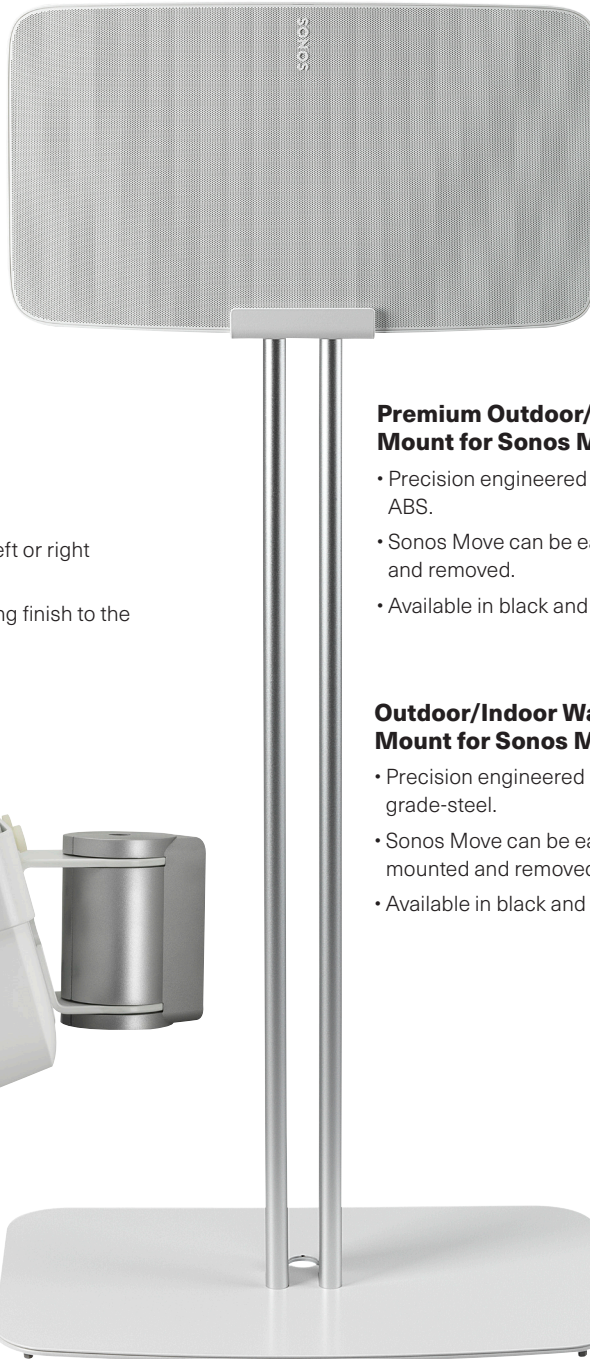

Ceiling Mount for Sonos One, One SL and Play:1

- Enables you to hold the speaker below the ceiling in the perfect sound location.
- Swivels 80° (40° right, 40° left) and tilt 15° down.
- Available in black and white matching colour of Sonos speakers.

Premium Floor Stand for Sonos One, One SL and Play:1

- Precision engineered in high grade steel and aluminum.
- Quick, easy installation and adjustment.
- Available in black and white matching colour of Sonos speakers.

Mountson
ACCESSORIES FOR SONOS

Accessories for Sonos Five, Play:5 and Move

Premium Floor Stand for Sonos Five and Play:5

- Precision engineered in high grade steel and aluminum.
- Secure tight fit holds Sonos speaker perfectly, both horizontal and vertical.
- Available in black and white matching finish to the Sonos Five and Play:5.

Premium Wall Mount for Sonos Five and Play:5

- Holds speaker horizontally.
- Swivels up to 30 degrees to either left or right and angles up to 20 degrees down.
- Available in black and white matching finish to the Sonos Five and Play:5.