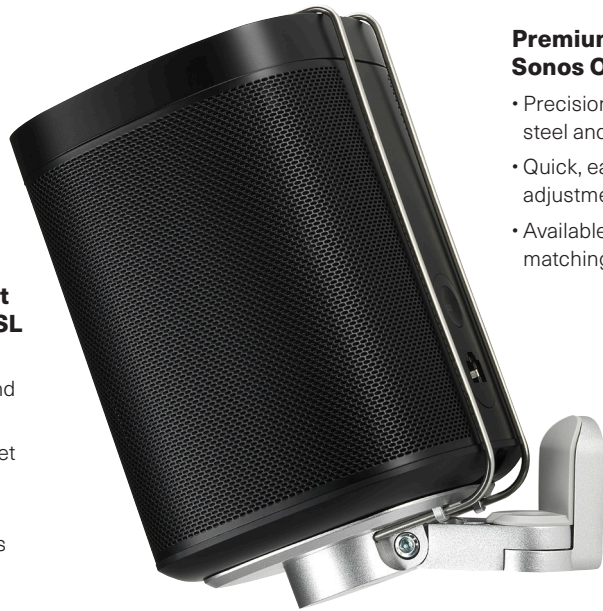

- Precision engineered and cast machined finish.
- Sonos speaker can be set at the perfect listening angle for any room.
- One colour compliments Sonos speakers.

Adjustable Floor Stand for Sonos One, SL and Play:1

- Height can be adjusted to perfectly position a pair of Sonos speakers.
- Ideal for Sonos 5.1 surround sound system.
- Available in black and white matching colour of Sonos speakers.

Wall Mount for Sonos One, One SL and Play:1

Ceiling Mount for Sonos One, One SL and Play:1

- Enables you to hold the speaker below the ceiling in the perfect sound location.
- Swivels 80° (40° right, 40° left) and tilt 15° down.
- Available in black and white matching colour of Sonos speakers.

Premium Floor Stand for Sonos One, One SL and Play:1

- Precision engineered in high grade steel and aluminum.
- Quick, easy installation and adjustment.
- Available in black and white matching colour of Sonos speakers.