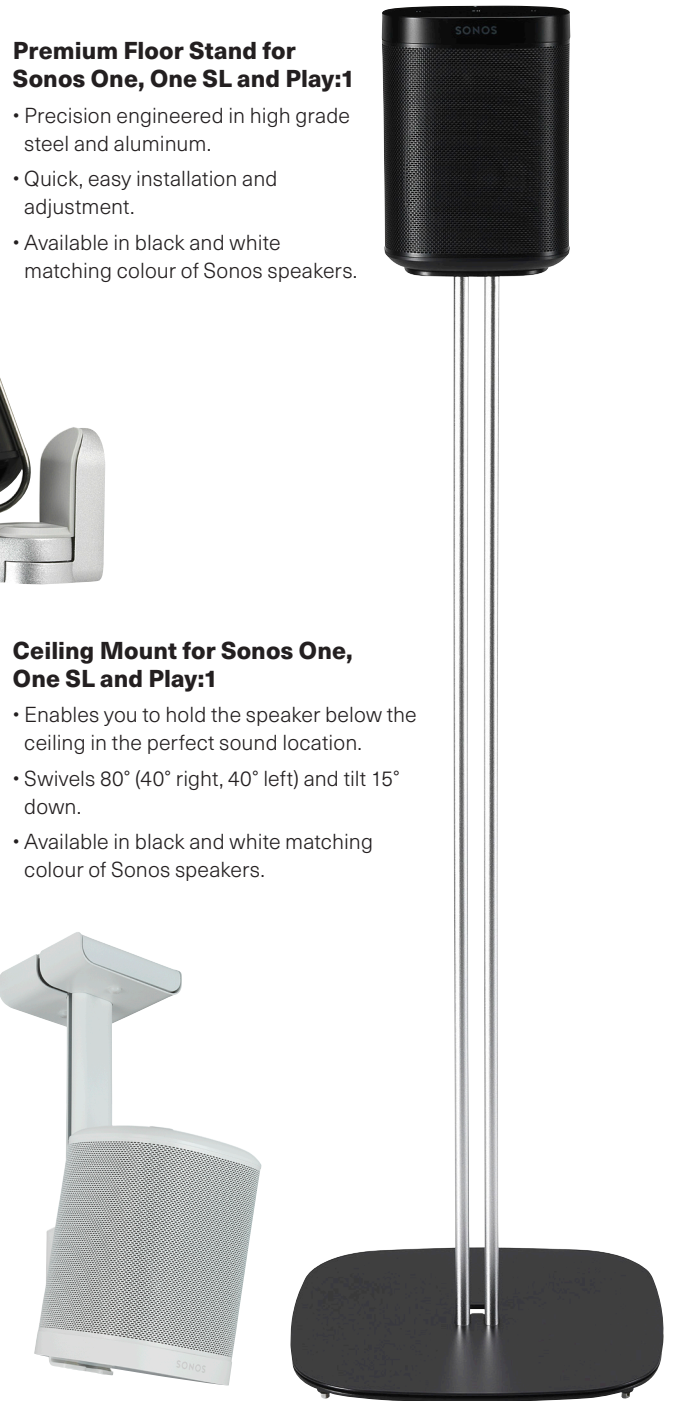

- Precision engineered and cast machined finish.
- Sonos speaker can be set at the perfect listening angle for any room.
- One colour compliments Sonos speakers.

Adjustable Floor Stand for Sonos One, SL and Play:1

- Height can be adjusted to perfectly position a pair of Sonos speakers.
- Ideal for Sonos 5.1 surround sound system.
- Available in black and white matching colour of Sonos speakers.

Wall Mount for Sonos One, One SL and Play:1

Ceiling Mount for Sonos One, One SL and Play:1

- Enables you to hold the speaker below the ceiling in the perfect sound location.
- Swivels 80° (40° right, 40° left) and tilt 15° down.
- Available in black and white matching colour of Sonos speakers.

Premium Floor Stand for Sonos One, One SL and Play:1

- Precision engineered in high grade steel and aluminum.
- Quick, easy installation and adjustment.
- Available in black and white matching colour of Sonos speakers.